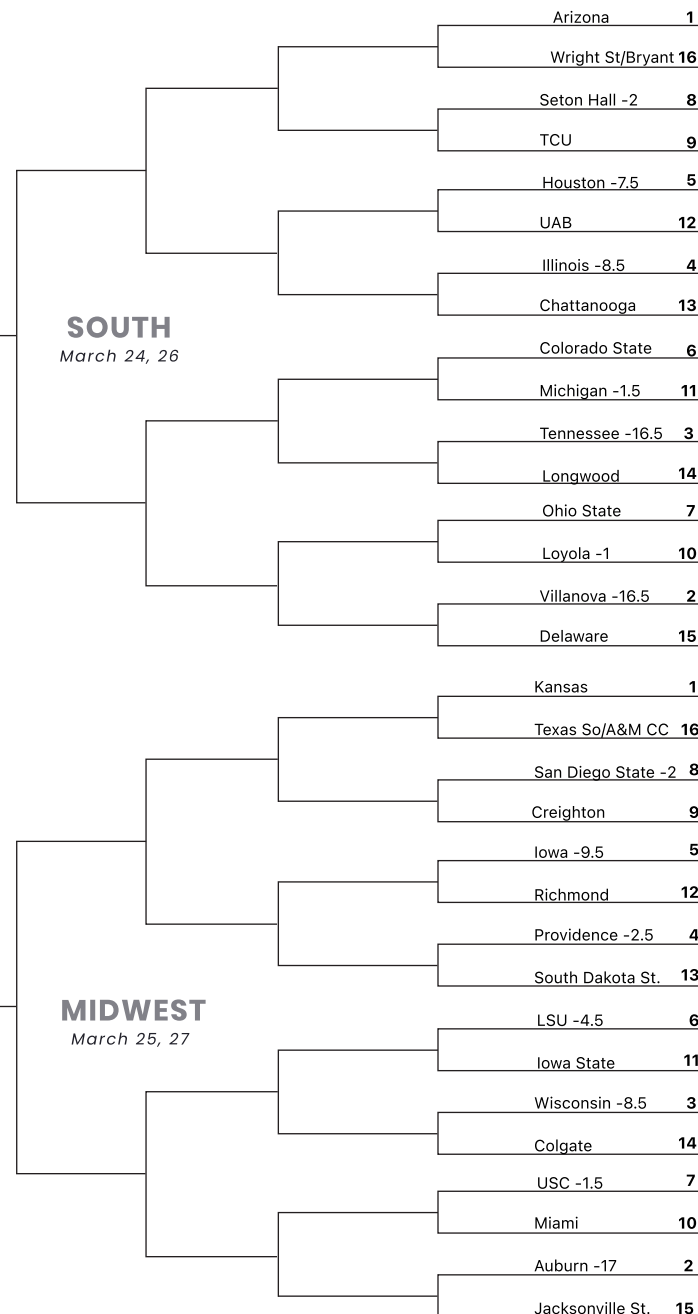

March 15

FIRST FOUR

March 16

12 Wyoming  
12 Indiana -3.5

16 Texas Southern -3  
16 Texas A&M Corpus Christi

Dayton, Ohio  
March 15-16

16 Wright State -2.5  
16 Bryant

11 Notre Dame  
11 Rutgers -2

MARCH MADNESS  
BRACKET 2022

CHAMPIONSHIP

**EAST**  
March 24, 26

**MIDWEST**  
March 25, 27

**ACTION** ✓